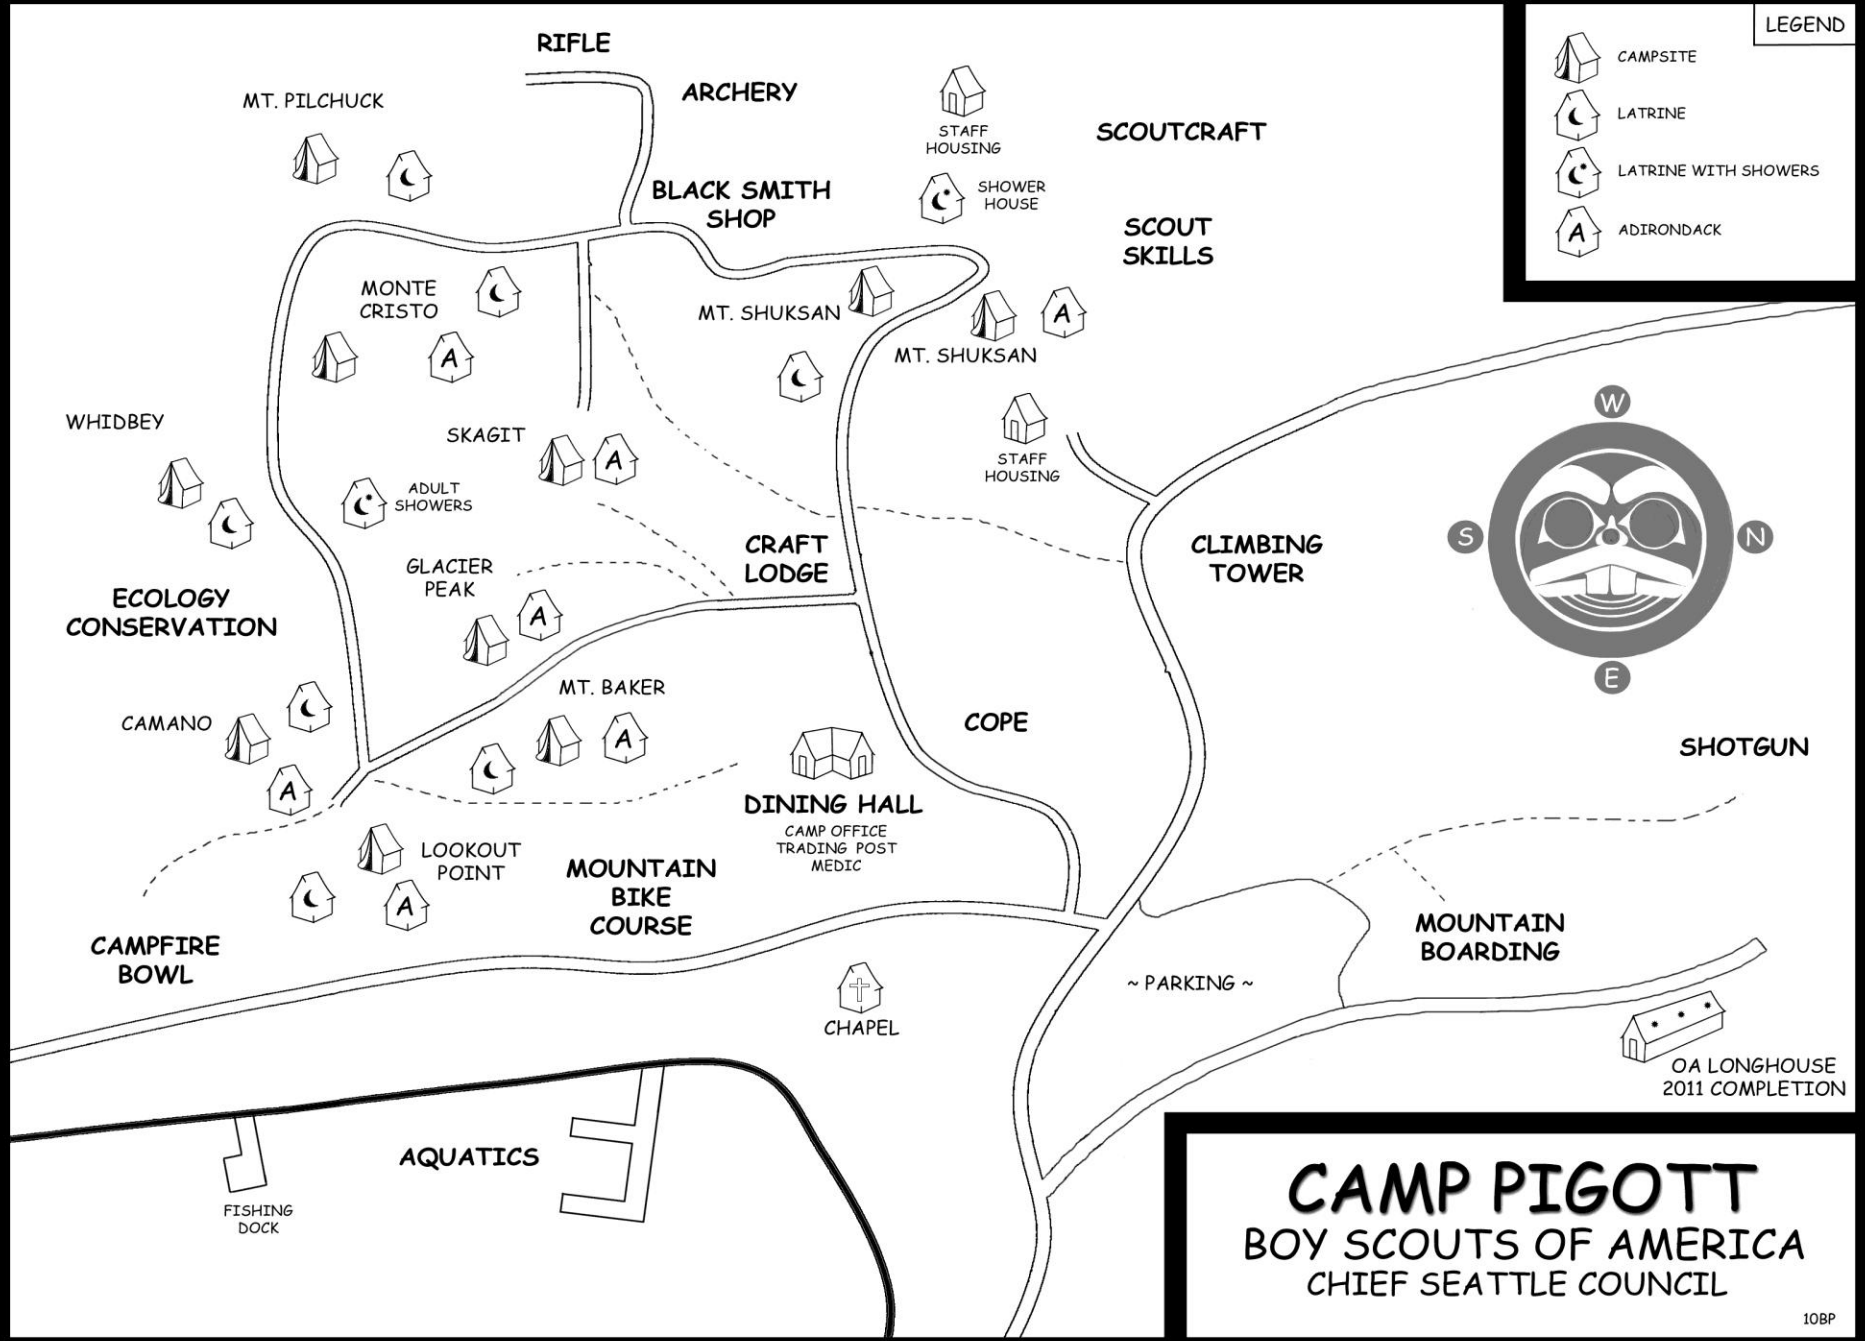

LEGEND

-  CAMPSITE
-  LATRINE
-  LATRINE WITH SHOWERS
-  ADIRONDACK

CAMP PIGOTT
 BOY SCOUTS OF AMERICA
 CHIEF SEATTLE COUNCIL