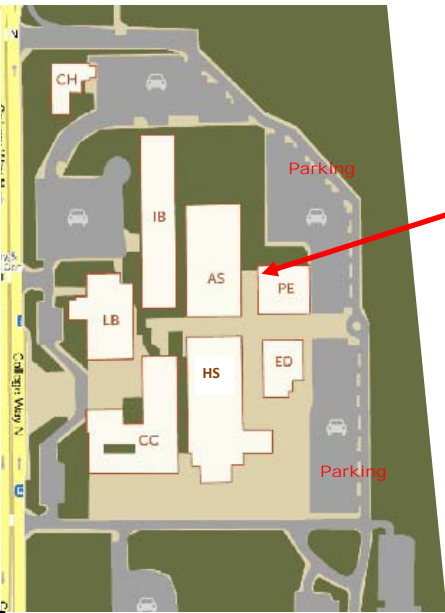

# MAP AND DIRECTIONS

**HEADING NORTH ON I-5:**  
Take exit #173 (Northgate exit).  
Turn RIGHT (south) onto 1st Avenue NE.  
Turn RIGHT again at N 92nd Street.  
Turn RIGHT onto College Way N.  
The college is on the right.

**HEADING SOUTH ON I-5:**  
Take exit #173 (Northgate exit) go 'westbound.'  
Turn RIGHT onto N Northgate Way.  
Turn LEFT onto Meridian Avenue N, which becomes College Way N.  
The college is on the left.

**GPS:**  
9600 College Way N, Seattle will take you to the "front" of Campus, **PARKING** is in the "back."

**CHECK-IN AND REGISTRATION**  
Will be in the Wellness Center (Gym) on the east (freeway) side of the college.  
**PARKING** will be easiest on the freeway side of campus as well.

COLLEGE WAY NORTH

ENTER

ENTER